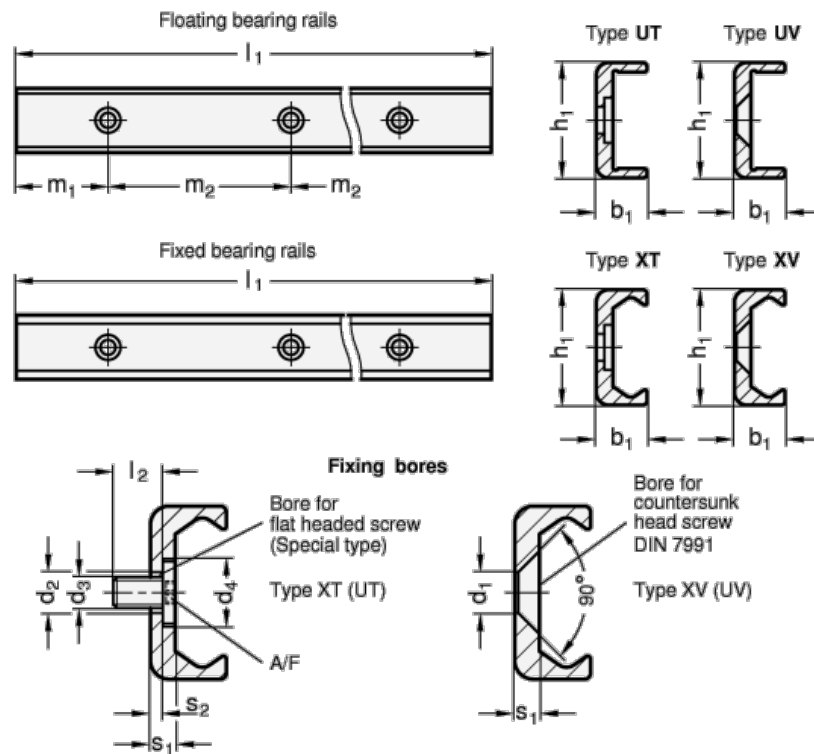

Article number: 20242228104040UV

Description: E+G Compact Profile GN 2422-28-1040-40

Measures

A/F =	L2 =	=
b1 = 12.3	m1 = 40	=
d1 = 5.5	m2 = 80	=
d2 =	s1 = 4	=
d3 =	s2 =	=
d4 =	Weight in (g) = 1258	=
h1 = 28		
L1 = 1040		